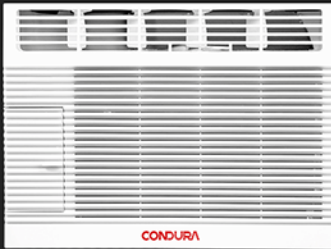

CONDURA 65

CONDURA 65
0.5 HP
 SRP Php 9,700

Type: **Deluxe/Top Discharge**
 Cooling Capacity: **5,000 KJ/Hr**
 Power: **498 W**
 Energy Efficiency Ratio: **10**
 Refrigerant Type: **R410A**
 Indoor Air Quality: **Multi-pore**
 Comfort Convenience:
Energy Savings Plug
12-Hour Mechanical On/Off Timer
2 Way Air Flow Cooling
Easy Access Filter
2-Speed Cooling
Non-Auto Restart
 Durability:
Compressor Protection
Plastic Base Pan
 Dimension (W x H x D):
407 x 310 x 332mm
 Unit Weight:
16.0 kg

CONDURA 65
0.75 HP
 SRP Php 14,400

Type: **Deluxe/Top Discharge**
 Cooling Capacity: **7,000 KJ/Hr**
 Power: **585 W**
 Energy Efficiency Ratio: **12**
 Refrigerant Type: **R410A**
 Indoor Air Quality: **Anti-Bacteria**
 Comfort Convenience:
Energy Savings Plug
12-Hour Mechanical On/Off Timer
2 Way Air Flow Cooling
Easy Access Filter
2-Speed Cooling
Non-Auto Restart
 Durability:
Compressor Protection
Plastic Base Pan
 Dimension (W x H x D):
470 x 354 x 520mm
 Unit Weight:
20.5 kg

CONDURA 65
1.0 HP
 SRP Php 16,000

Type: **Deluxe/Top Discharge**
 Cooling Capacity: **9,000 KJ/Hr**
 Power: **855 W**
 Energy Efficiency Ratio: **10.5**
 Refrigerant Type: **R410A**
 Indoor Air Quality: **Anti-Bacteria**
 Comfort Convenience:
Energy Savings Plug
12-Hour Mechanical On/Off Timer
2 Way Air Flow Cooling
Easy Access Filter
2-Speed Cooling
Non-Auto Restart
 Durability:
Compressor Protection
Plastic Base Pan
 Dimension (W x H x D):
470 x 354 x 524mm
 Unit Weight:
24.0 kg